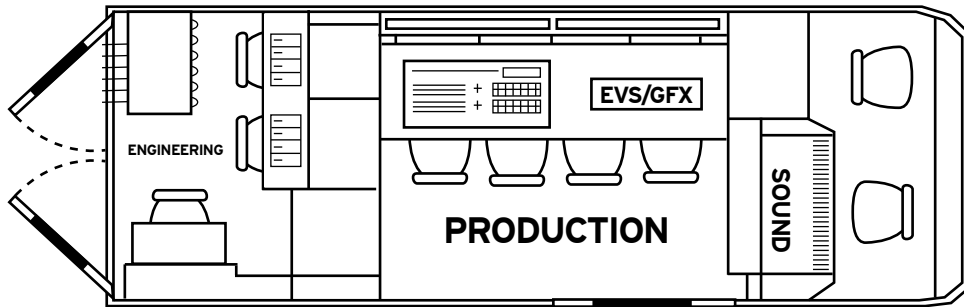

HD2 HIGH DEFINITION OUTSIDE BROADCAST UNIT

Capability

Formats - 1080i, 1080p, 720p, 576sd

8x Sony HDC 1500 High Definition Cameras running on Fibre or Triax cable

Various VTR Combinations: 2x HD or SD VTRS & 2x EVSXT 6ch hard disk replay; 6x HDCAM / DIGIBETA VTR's or 10x XDCAM HD Disk Recorders

VIZ RT, Clarity, Aston, DEKO or other graphics options available

Sony MVS8000 Multi Format Vision Mixer

Vision

96x96 Probel Sirius Multi format HD vision Matrix. 20 external Multi format vision sources

AXON video glue and processing 12x AXON HD Synchronisers available

2x ZANDAR 16 way Multi view LCD Panels.

2x HD Quad splits for external production feeds

2x JVC HD Tube Monitors across 2 racks positions

2x Hamlet MS9000 Colour HD Scopes

3x Quad LCD Engineering preview monitors.

16 Outgoing Matrix fed vision feeds in HD/SD & Composite. TSL Tallyman tally system with 8 external tally sources and feeds to integrate with a match or presentation OB vehicle BBC Greyscale Camera Line up Chart.

Production

2x 50" Planar 1980x1080 Plasma Display

2x Zandar 16 way HD Multiview processors feeding 32 virtual monitors with Dynamic under monitor displays, Red and Green tallies and GPS driven timecode clocks

Each monitor is scalable in size and aspect ratio and movable according to clients requirements

4x Riedel 12 key talkback panels with stalk mics and/or headsets

Genelec Bi amped audio Monitoring

8 way matrix panel for multiple destination Vision and audio source switching.

Emergency cut panel

Sound

Calrec M Series 24 Channel Stereo Mixing Desk

4 Stereo Sub Groups

3 Mono Auxiliary mixes

1 Stereo Auxiliary Mixes

28 Channel and Subgroup Direct Clean Outputs

Mix Minus Clean Feed Outputs

Riedel Artist 32 Port Digital Communications Matrix

7x Digital 12 channel Talkback panels in Truck

1x Lighting Directors panel and vision switcher

18x "4 wire" circuits for communication with the outside world

CTP Systems SixMix Feeding up to 6 channels of radio Talkback

Probel 64x64 Stereo Audio Matrix With Analogue and AES Digital Audio Inputs and Outputs

Genelec Program Monitoring

Alice 10 way transmission monitoring switcher/ PPM feeding Auxiliary Loudspeakers

3x Raycom Radio Talkback Base Stations

2x Rane AVA22 Digital Audio Delays

1x Lexicon Reverb/Multi FX Unit

2x JVC TM10 Switchable HD Vision Preview Tube Monitors

CD Player

360 Systems instant Replay Hard Disk Grams Player

8x 8 way Mil Multicore sockets on tailboard

24 bi-sex XLR tailboard Tie lines

8x AES Matrix ins and outs in AES and Analogue on Tailboard

12 Channel Sony Camera Remote Audio Gain Control Unit ISO Record vision Switching panels

Evertz PA's production timer

Universal Mobile Phone Charger

VGA, Serial, Audio and Video tie lines on desk for all client layouts

SKY Digibox with full subscription for off air monitoring of all channels on the platform

Nokia DEL on Vodafone offering a truck phone line in most locations.

Mobile LAN for wireless internet available on request.