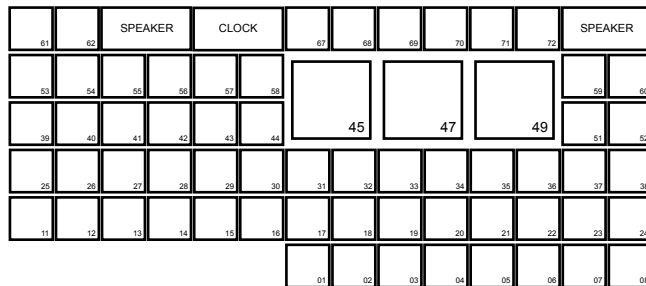

HIGH DEFINITION OUTSIDE BROADCAST UNIT

The Riverside, Furnival Road Sheffield, S4 7YA, UK
T: +44(0)114 249 1500 E: info@televideo.co.uk www.televideo.co.uk

Vehicle

Overall length 18m, width 5m extended

Capability

24 Camera

Production

Phillips DD35 vision mixer
Supports all HD / SD Formats
62 Input, 3 ME, built in DVE, HD / SD Simultaneous Outputs
70 x colour monitor stack, 3x Sony 21" Grade 1 monitors
24 x 2nd/3rd desk P/V monitors
Space for 12 operators

Graphics

Aston Red/Ethos/VizRT [up to 4 operators]

VTR

5 x 6 channel EVS positions, 5 x VTR positions
Space for 4 x operators, co-ord and producer
40 x P/V monitors

Sound

Calrec S2 48-channel audio desk
Neve Compressors
Dolby Surround Sound
Probel Audio Matrix
CD / CDR / DAT / MD / Instant Replay

Comms

Telex Adam 88-port talkback matrix
24 x 4 wire ports, 20 x comms panels,
4 x Radio Talkback base stations

Engineering

5 x rack positions with grade 1 CRT monitor & HD scopes
1 x Engineering God position with Grade 1 Teltronix
monitoring, Probel 256x256 matrix

Miscellaneous

- Walk on roof with safety rails
- 24v auxillary power
- 3x integrated air conditioning units
- Satellite and terrestrial off air receivers
- 2x Pneumatic Masts
- Requires 2x125 amp single phase or 1 x 125 amp three phase power supply