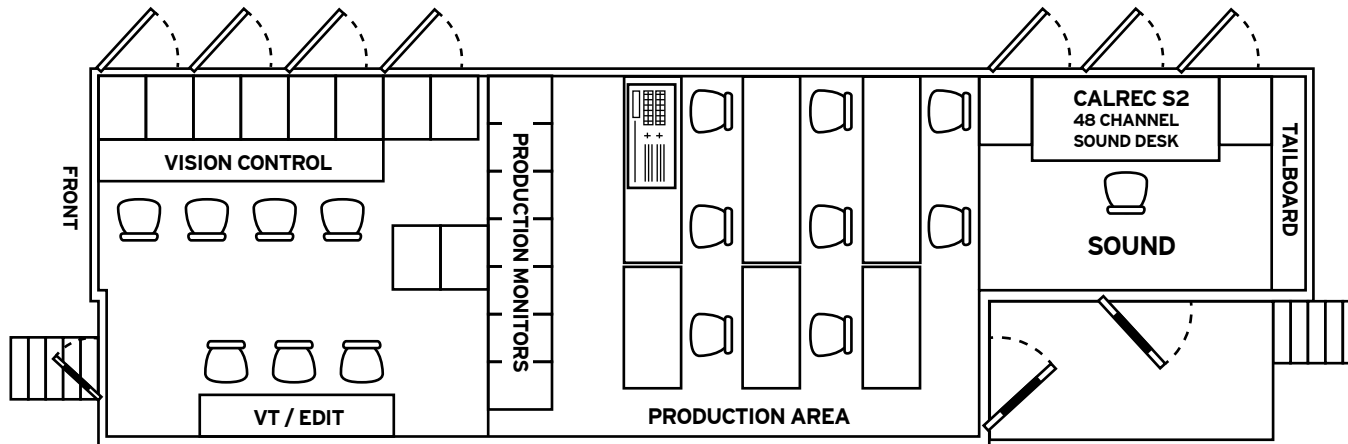

HIGH DEFINITION OUTSIDE BROADCAST UNIT

The Riverside, Furnival Road Sheffield, S4 7YA, UK
T: +44(0)114 249 1500 E: info@televideo.co.uk www.televideo.co.uk

Vehicle

Overall length 18m, width 5m extended

Capability

24 Camera

Production

Phillips DD35 vision mixer
Supports all HD / SD Formats
62 Input, 3 ME, built in DVE, HD / SD Simultaneous Outputs
70 x colour monitor stack, 3x Sony 21" Grade 1 monitors
24 x 2nd/3rd desk P/V monitors
Space for 12 operators

Graphics

Aston Red/Ethos/VizRT [up to 4 operators]

VTR

5 x 6 channel EVS positions, 5 x VTR positions
Space for 4 x operators, co-ord and producer
40 x P/V monitors

Sound

Calrec S2 48-channel audio desk
Neve Compressors
Dolby Surround Sound
Probel Audio Matrix
CD / CDR / DAT / MD / Instant Replay

Comms

Telex Adam 88-port talkback matrix
24 x 4 wire ports, 20 x comms panels,
4 x Radio Talkback base stations

Engineering

5 x rack positions with grade 1 CRT monitor & HD scopes
1 x Engineering God position with Grade 1 Teltronix
monitoring, Probel 256x256 matrix

Miscellaneous

- Walk on roof with safety rails
- 24v auxillary power
- 3x integrated air conditioning units
- Satellite and terrestrial off air receivers
- 2x Pneumatic Masts
- Requires 2x125 amp single phase or 1 x 125 amp three phase power supply