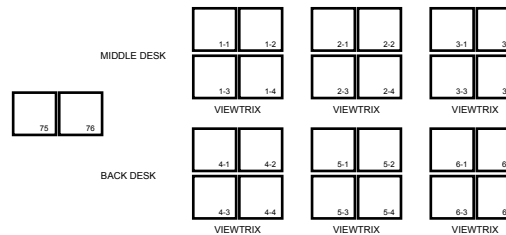

The Riverside, Furnival Road Sheffield, S4 7YA, UK
T: +44(0)114 249 1500 E: info@televideo.co.uk www.televideo.co.uk

Vehicle

Overall length 18m, width 5m extended

Capability

24 Camera

Production

Phillips DD35 vision mixer
Supports all HD / SD Formats
62 Input, 3 ME, built in DVE, HD / SD Simultaneous Outputs
70 x colour monitor stack, 3x Sony 21" Grade 1 monitors
24 x 2nd/3rd desk P/V monitors
Space for 12 operators

Graphics

Aston Red/Ethos/VizRT [up to 4 operators]

VTR

5 x 6 channel EVS positions, 5 x VTR positions
Space for 4 x operators, co-ord and producer
40 x P/V monitors

Sound

Calrec S2 48-channel audio desk
Neve Compressors
Dolby Surround Sound
Probel Audio Matrix
CD / CDR / DAT / MD / Instant Replay

Comms

Telex Adam 88-port talkback matrix
24 x 4 wire ports, 20 x comms panels,
4 x Radio Talkback base stations

Engineering

5 x rack positions with grade 1 CRT monitor & HD scopes
1 x Engineering God position with Grade 1 Teltronix
monitoring, Probel 256x256 matrix

Miscellaneous

- Walk on roof with safety rails
- 24v auxillary power
- 3x integrated air conditioning units
- Satellite and terrestrial off air receivers
- 2x Pneumatic Masts
- Requires 2x125 amp single phase or 1 x 125 amp three phase power supply