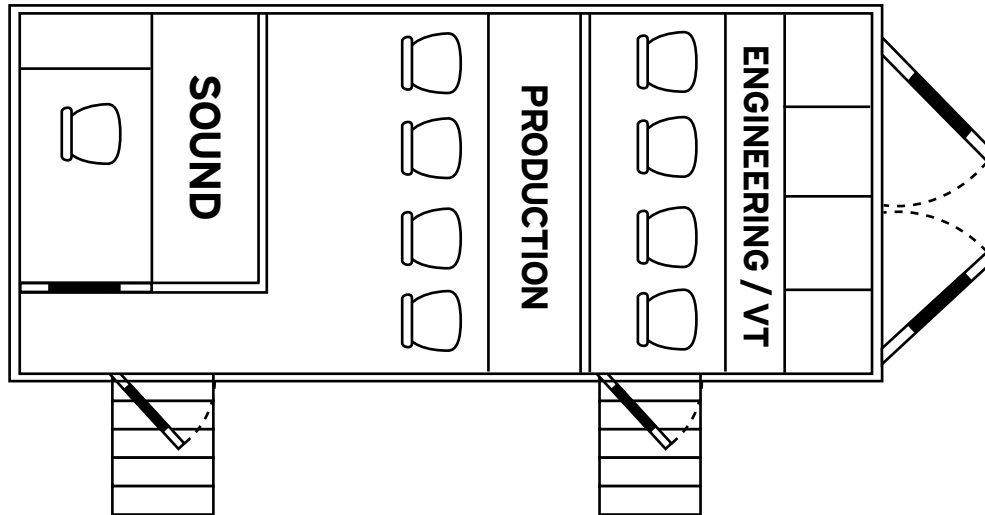

UNIT 2 OUTSIDE BROADCAST UNIT

MONITOR STACK

Vehicle

Length 8m, Width 2.5m, Height 3.8m

Capability

8 Camera, capable of accepting various non-synchronous inputs

Production

Sony DVS-2000C Digital Vision Mixer
16 inputs, 4 aux busses & 3 keyers

Graphics

Aston Red/Ethos/FX Deko

VTR

Up to 5 VTR / XDCAM
2x6 Channel EVS
KI Pro tapeless record

Sound

AMEK BC2 stereo 24 input
Compressor limiters, mini disc, CD player.
Clearcom Talkback Matrix with 8 external comms circuits, 2x Radio Talkback base stations